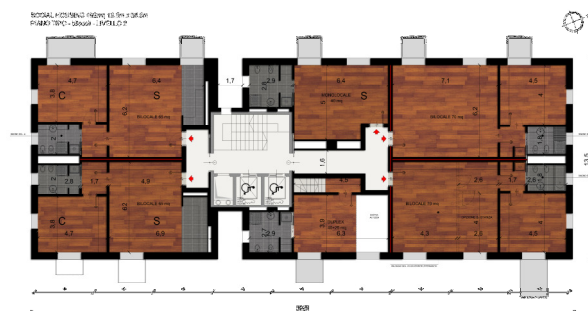

# Social Housing Milano – Bicocca

2009-WIP

**Cliente/Client:**

*Auprema*

**Dimensioni/Size:**

*5.500 mq circa*

**Progetto/Project:**

*Dante O. Benini & Partners Architects*

## SMS Social Housing Milano

2009-WIP

*Cliente/Client:*

*CMB*

*Dimensioni/Size:*

*36.000 mq circa*

*Progetto/Project:*

*Dante O. Benini & Partners Architects*