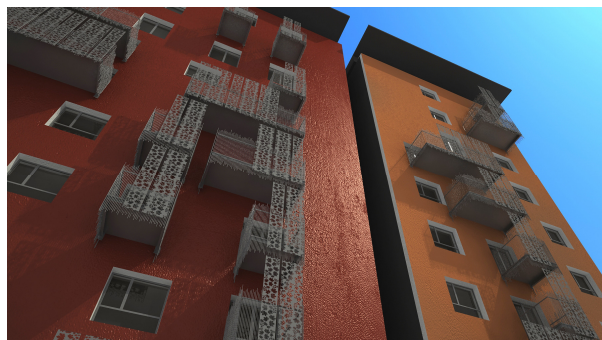

# Social Housing Milano – Bicocca

2009-WIP

**Cliente/Client:**

*Auprema*

**Dimensioni/Size:**

*5.500 mq circa*

**Progetto/Project:**

*Dante O. Benini & Partners Architects*

## SMS Social Housing Milano

2009-WIP

*Cliente/Client:*

*CMB*

*Dimensioni/Size:*

*36.000 mq circa*

*Progetto/Project:*

*Dante O. Benini & Partners Architects*