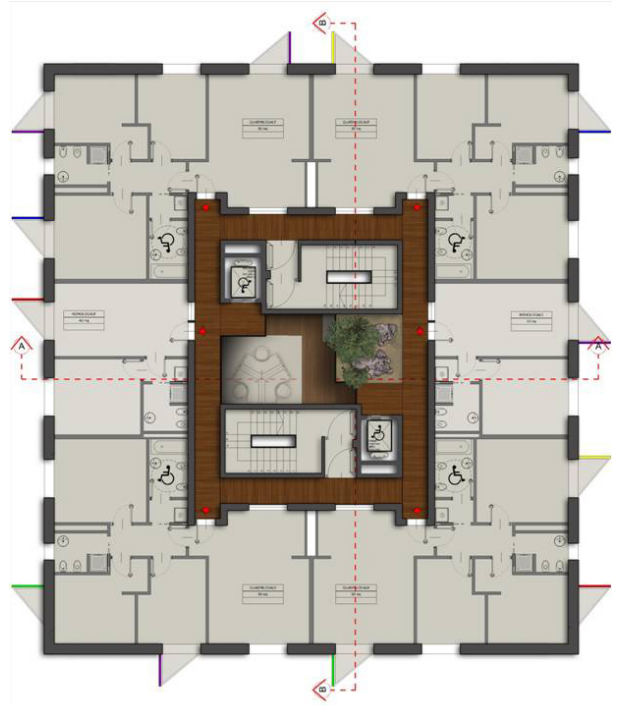

# Social Housing Milano – Bicocca

2009-WIP

**Cliente/Client:**

*Auprema*

**Dimensioni/Size:**

*5.500 mq circa*

**Progetto/Project:**

*Dante O. Benini & Partners Architects*

## SMS Social Housing Milano

2009-WIP

*Cliente/Client:*

*CMB*

*Dimensioni/Size:*

*36.000 mq circa*

*Progetto/Project:*

*Dante O. Benini & Partners Architects*