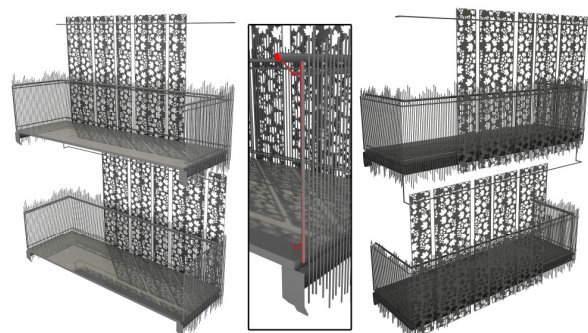

# Social Housing Milano – Bicocca

2009-WIP

**Cliente/Client:**

*Auprema*

**Dimensioni/Size:**

*5.500 mq circa*

**Progetto/Project:**

*Dante O. Benini & Partners Architects*

## SMS Social Housing Milano

2009-WIP

*Cliente/Client:*

*CMB*

*Dimensioni/Size:*

*36.000 mq circa*

*Progetto/Project:*

*Dante O. Benini & Partners Architects*